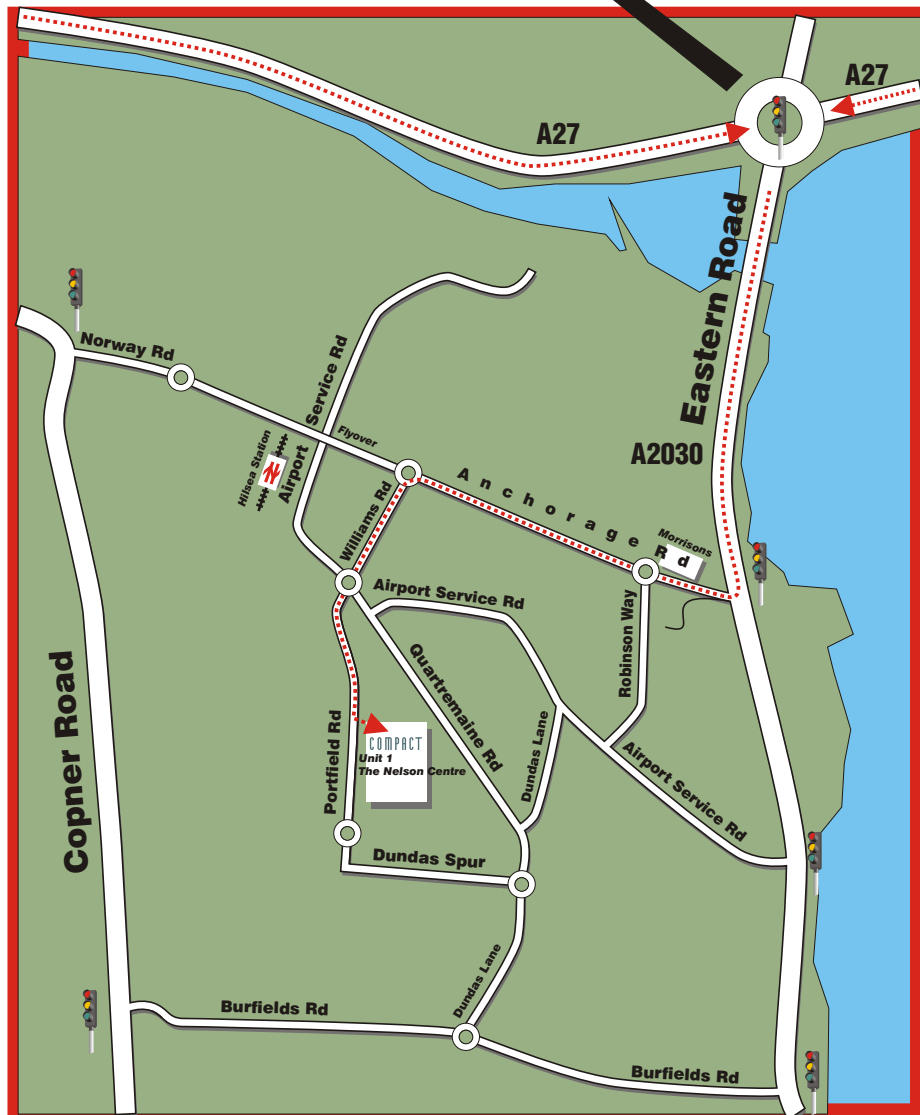

COMPACT

COMPACT LOCATION MAP

COMPACT LIGHTING LIMITED
Unit 1 The Nelson Centre, Portfield Road,
Portsmouth, Hampshire PO3 5SF England

BY ROAD

From the A27 join Eastern Road (A2030) and follow signs for Southsea. Cross Eastern Road bridge and at first set of traffic lights turn right in to Anchorage Road. Proceed to first roundabout and go straight over to the second roundabout, take first exit in to Williams Road. At the next roundabout take 2nd exit in to Portfield Road and you will find The Nelson Centre approximately 400 metres down on your left.

When approaching from Southampton on the M27 stay on the M27 until it becomes the A27 i.e. Don't take the A27 exit to Cosham nor the M275 exit for Portsmouth.

To Join M27

To Join A3

From A27